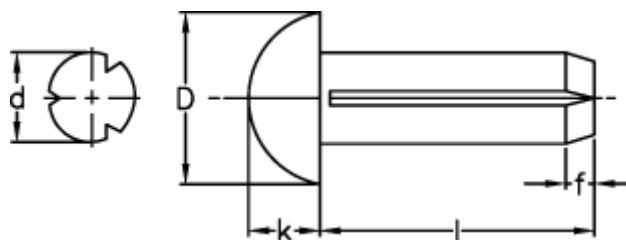

Article number: 08842303

Description: KLEE Slotted rivet N4 2,3x5, steel
DIN 1476/DIN-EN-Norm 28 746

Measures

D	= 4.0
d	= 2.3
f	= 0.7
k	= 1.4
Length	= 3-10